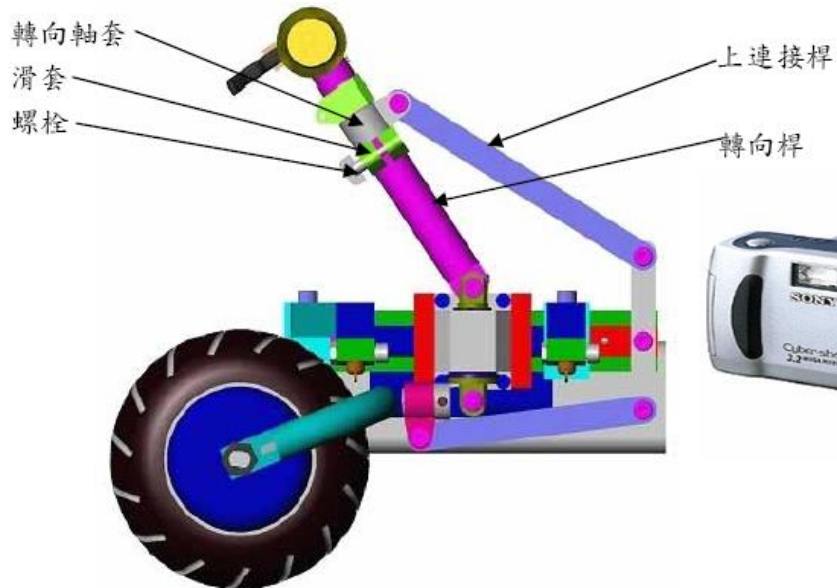

Your Dream ! How to do it ?

Cad Design : curvature, thermo

CAD → Manufacture

CAM → Machine Center

CAM → Machine Center

CAD Analysis → CAE

Power & Dynamic motion

cutmachine1.exe

Realizations

Optical Zoom

Digital Zoom

No degradation of image quality

Severe degradation of image quality

Honda

- Mechanical parts
- Mechanism
- Power
- Motion

Mechanical + Electronics → Nerve

- Robotics
- Imagination → Your Dream

SEGWAY → Your free way

- **Segway Human Transporter**
- **Maximum speeds:** 6 mph (Beginner key), 8 mph (Sidewalk Operation key), 12.5 mph (Open Environment key)
- **Weight:** 83 pounds (38 kg)
- **Motors:** two (one per wheel) brushless, independent, 2-horsepower DC servo motors and helical gearboxes (24:1 gear ratio)