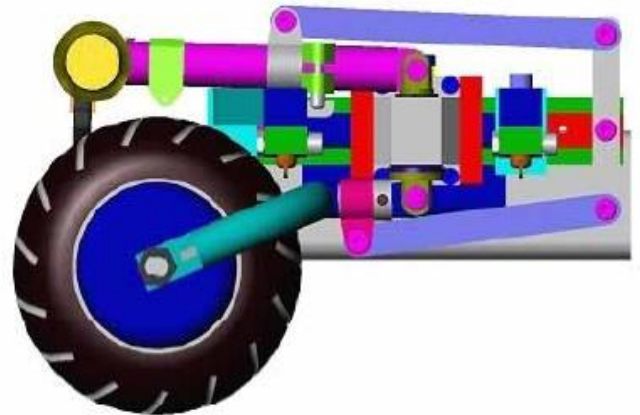

Your Dream ! How to do it ?

Cad Design : curvature, thermo

CAD → Manufacture

CAM → Machine Center

CAM → Machine Center

CAD Analysis → CAE

Power & Dynamic motion

cutmachine1.exe

Realizations

Optical Zoom

Digital Zoom

No degradation of image quality

Severe degradation of image quality

Honda

- Mechanical parts
- Mechanism
- Power
- Motion

Mechanical + Electronics → Nerve

- Robotics
- Imagination → Your Dream

SEGWAY → Your free way

- **Segway Human Transporter**
- **Maximum speeds:** 6 mph (Beginner key), 8 mph (Sidewalk Operation key), 12.5 mph (Open Environment key)
- **Weight:** 83 pounds (38 kg)
- **Motors:** two (one per wheel) brushless, independent, 2-horsepower DC servo motors and helical gearboxes (24:1 gear ratio)