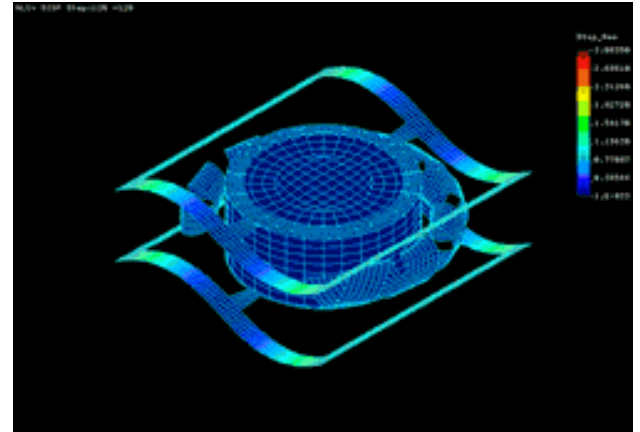

Your Dream ! How to do it ?

Cad Design : curvature, thermo

CAD → Manufacture

CAM → Machine Center

CAM → Machine Center

CAD Analysis → CAE

Power & Dynamic motion

cutmachine1.exe

Realizations

Optical Zoom

Digital Zoom

No degradation of image quality

Severe degradation of image quality

Honda

- Mechanical parts
- Mechanism
- Power
- Motion

Mechanical + Electronics → Nerve

- Robotics
- Imagination → Your Dream

SEGWAY → Your free way

- **Segway Human Transporter**
- **Maximum speeds:** 6 mph (Beginner key), 8 mph (Sidewalk Operation key), 12.5 mph (Open Environment key)
- **Weight:** 83 pounds (38 kg)
- **Motors:** two (one per wheel) brushless, independent, 2-horsepower DC servo motors and helical gearboxes (24:1 gear ratio)