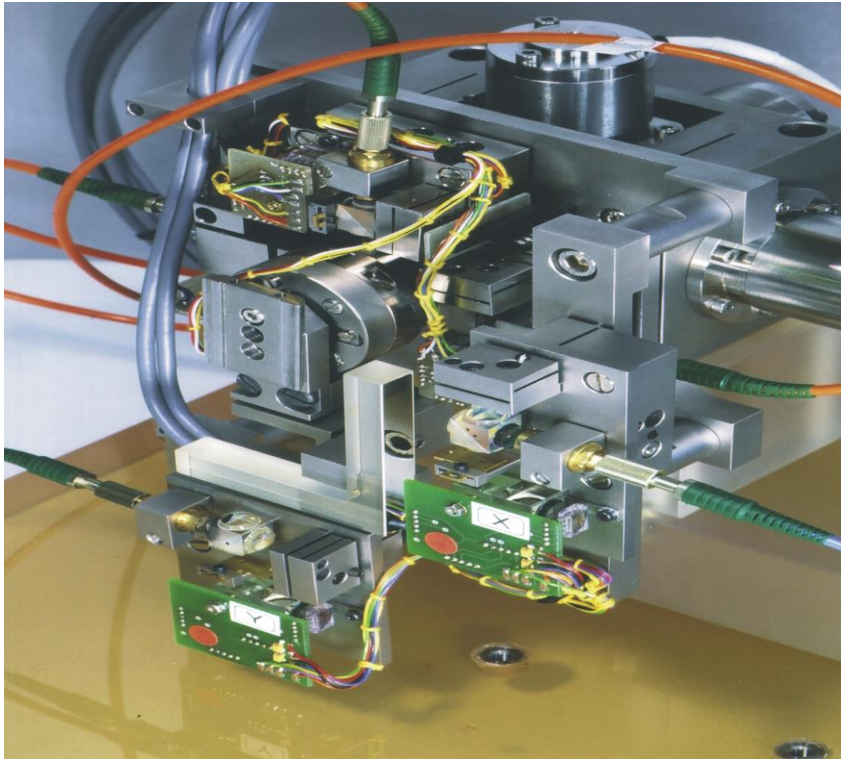

Realizations

Optical Zoom

Digital Zoom

No degradation of image quality

Severe degradation of image quality

Honda

- Mechanical parts
- Mechanism
- Power
- Motion

Mechanical + Electronics → Nerve

- Robotics
- Imagination → Your Dream

SEGWAY → Your free way

- **Segway Human Transporter**
- **Maximum speeds:** 6 mph (Beginner key), 8 mph (Sidewalk Operation key), 12.5 mph (Open Environment key)
- **Weight:** 83 pounds (38 kg)
- **Motors:** two (one per wheel) brushless, independent, 2-horsepower DC servo motors and helical gearboxes (24:1 gear ratio)