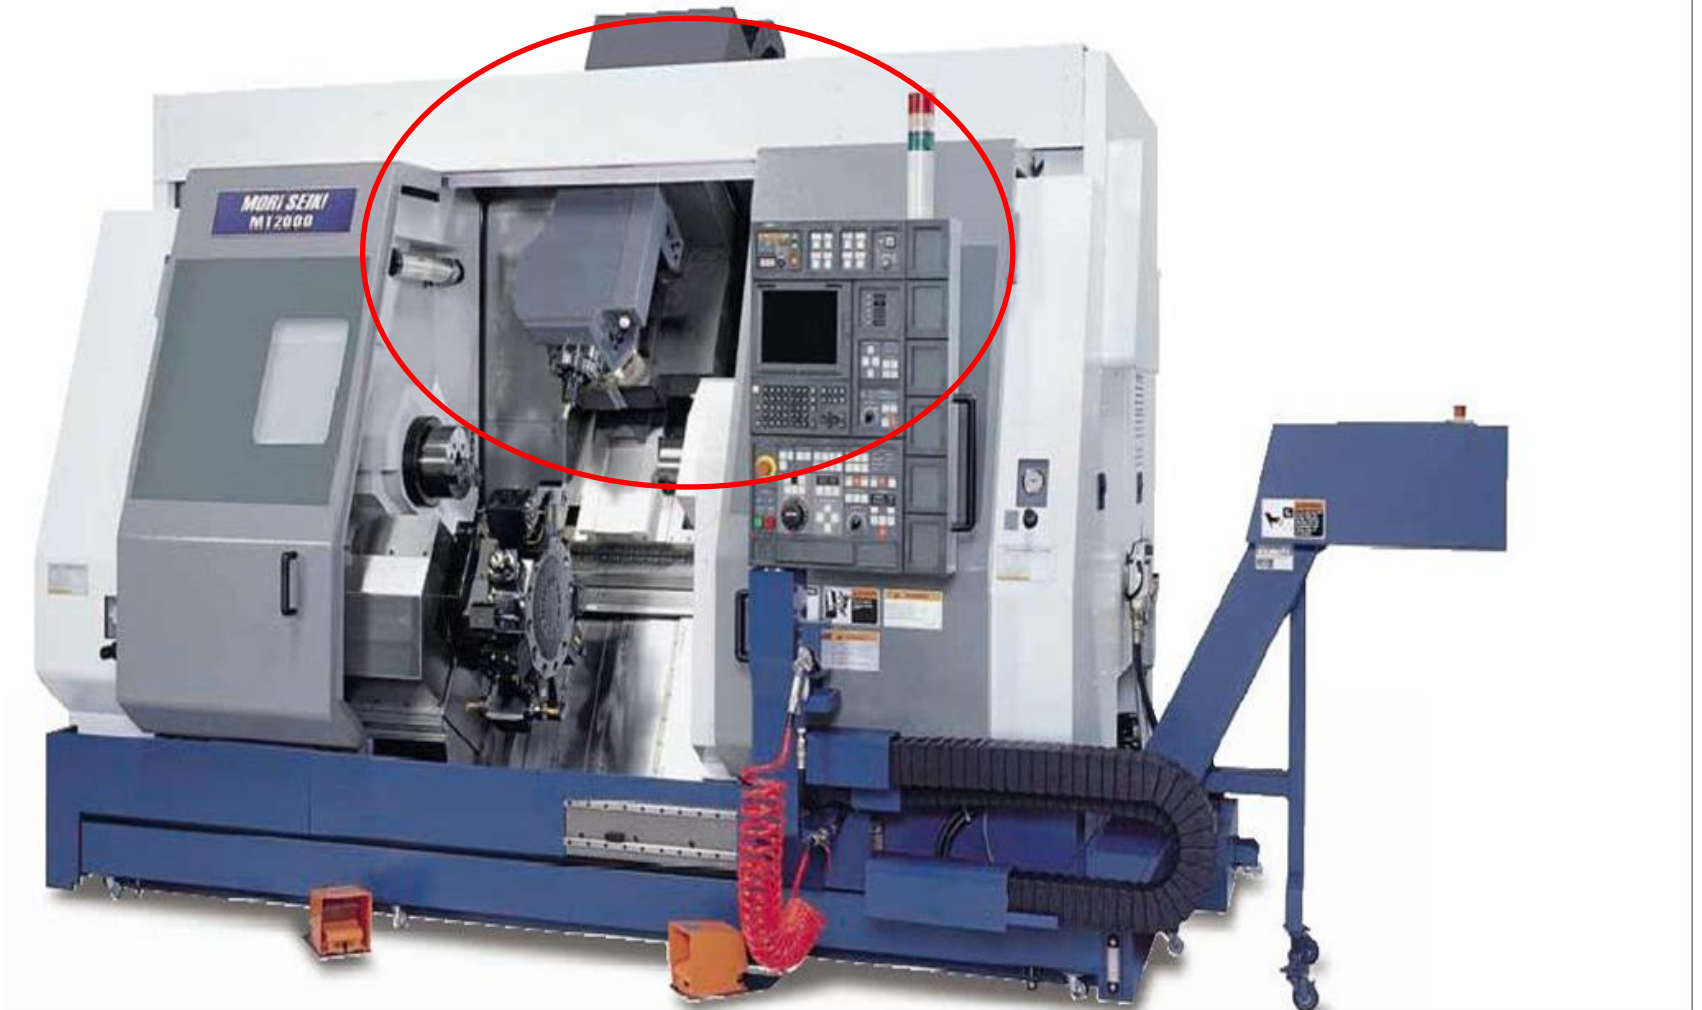

CAM → Machine Center