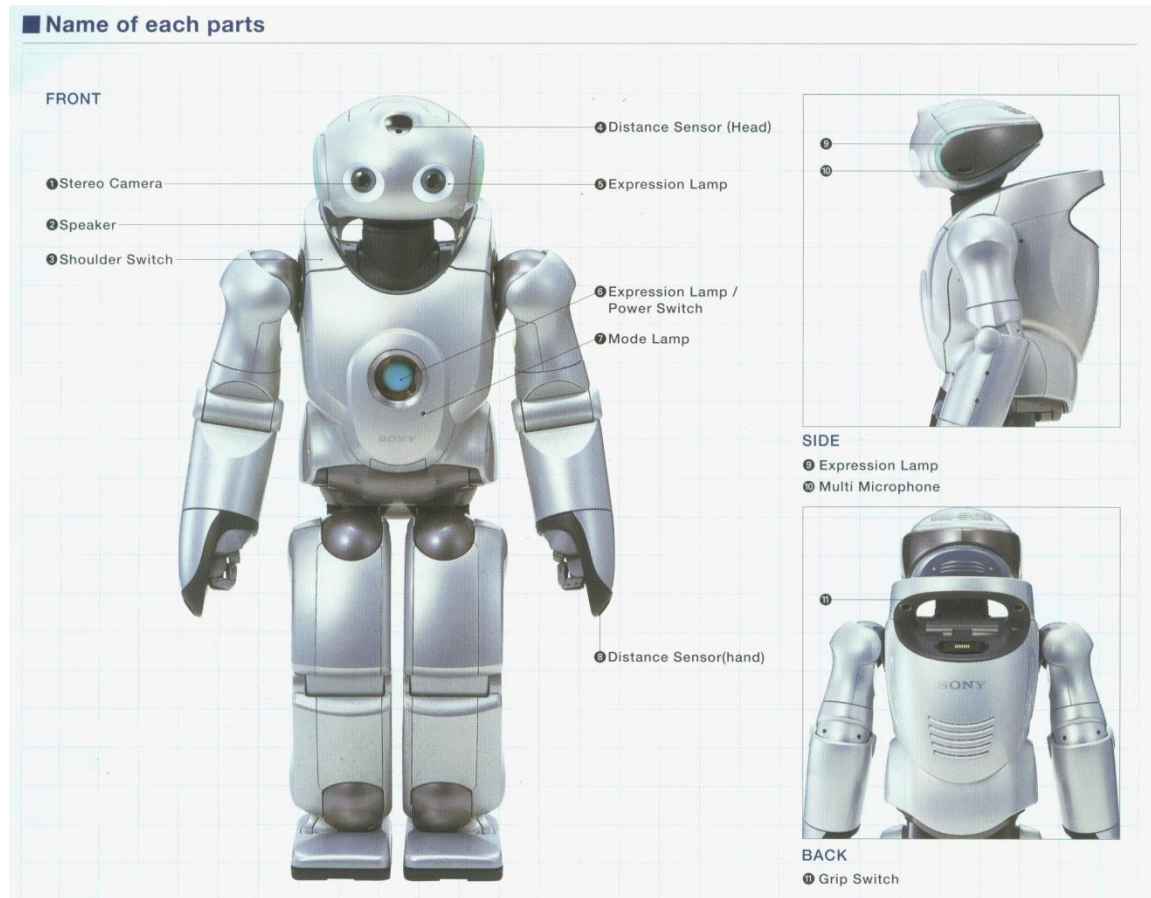

Sony → Entertainment

QRIO (世界第一個會跑步、跳舞的機器人)