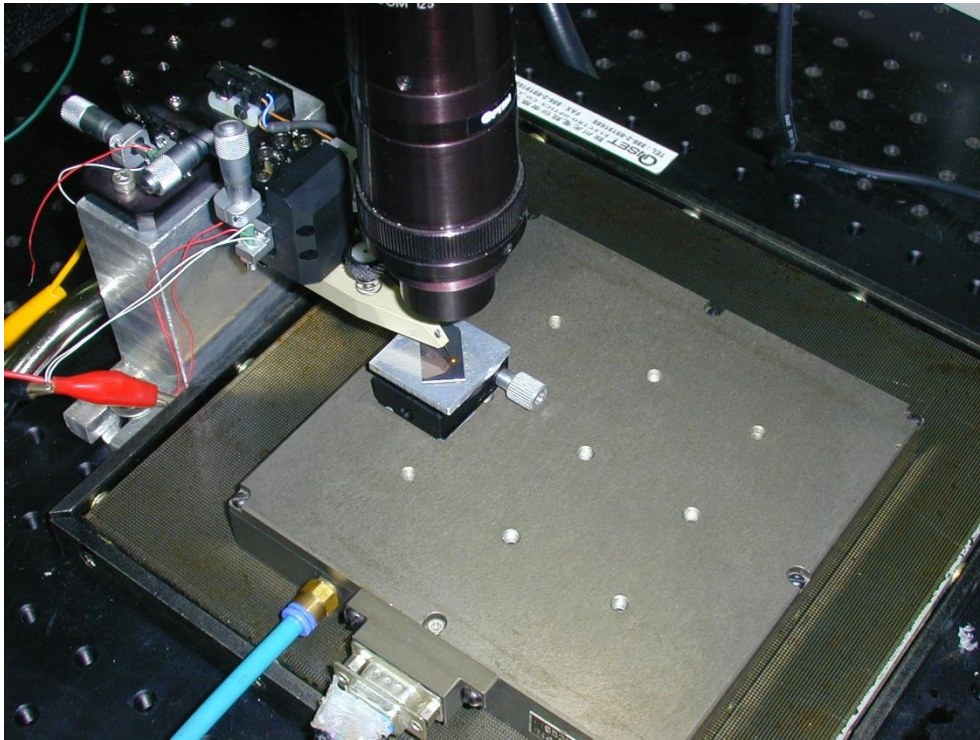

Motion in micro meter

Human hair diameter ?