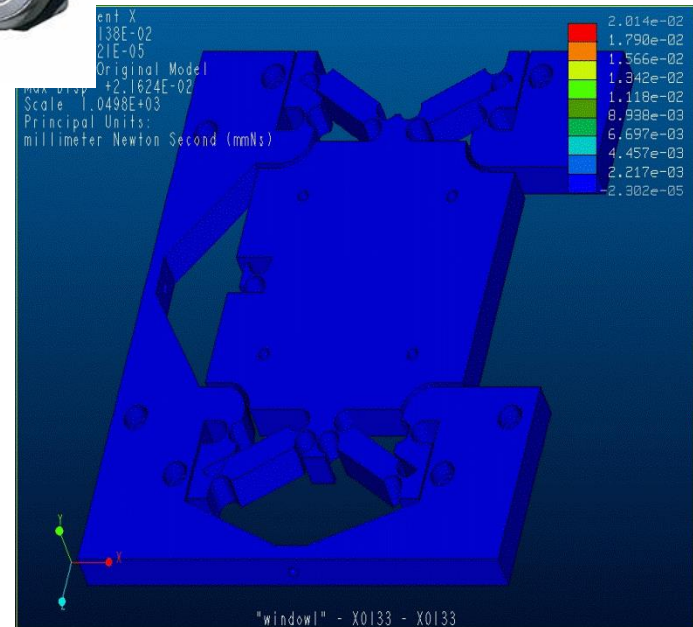

Your Dream ! How to do it ?

Cad Design : curvature, thermo

CAD → Manufacture

CAM → Machine Center

CAM → Machine Center

CAD Analysis → CAE

Power & Dynamic motion

cutmachine1.exe

Realizations

Optical Zoom

Digital Zoom

No degradation of image quality

Severe degradation of image quality

Honda

- Mechanical parts
- Mechanism
- Power
- Motion

Mechanical + Electronics → Nerve

- Robotics
- Imagination → Your Dream

SEGWAY → Your free way

- **Segway Human Transporter**
- **Maximum speeds:** 6 mph (Beginner key), 8 mph (Sidewalk Operation key), 12.5 mph (Open Environment key)
- **Weight:** 83 pounds (38 kg)
- **Motors:** two (one per wheel) brushless, independent, 2-horsepower DC servo motors and helical gearboxes (24:1 gear ratio)