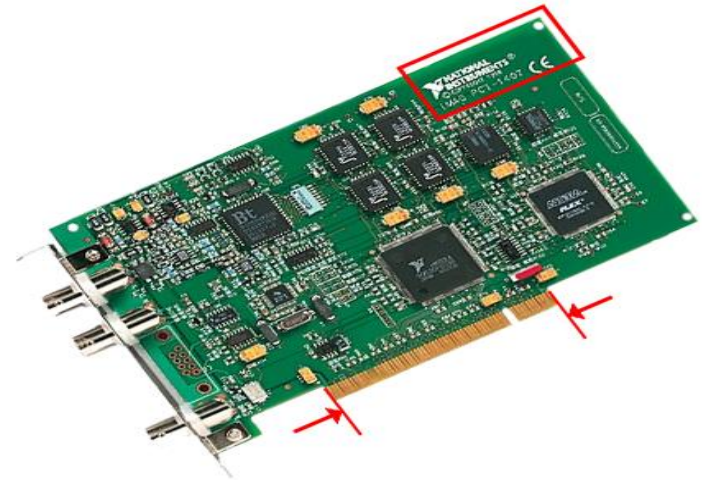

Realizations

Optical Zoom

Digital Zoom

No degradation of image quality

Severe degradation of image quality

Honda

- Mechanical parts
- Mechanism
- Power
- Motion

Mechanical + Electronics → Nerve

- Robotics
- Imagination → Your Dream

SEGWAY → Your free way

- **Segway Human Transporter**
- **Maximum speeds:** 6 mph (Beginner key), 8 mph (Sidewalk Operation key), 12.5 mph (Open Environment key)
- **Weight:** 83 pounds (38 kg)
- **Motors:** two (one per wheel) brushless, independent, 2-horsepower DC servo motors and helical gearboxes (24:1 gear ratio)

Vision System

Electronics

Motion in micro meter

Human hair diameter ?

Motion in ultra fine u/nano meter

Equipment for
Nanopositioning

Human and Intelligent Machine

Sony → Entertainment