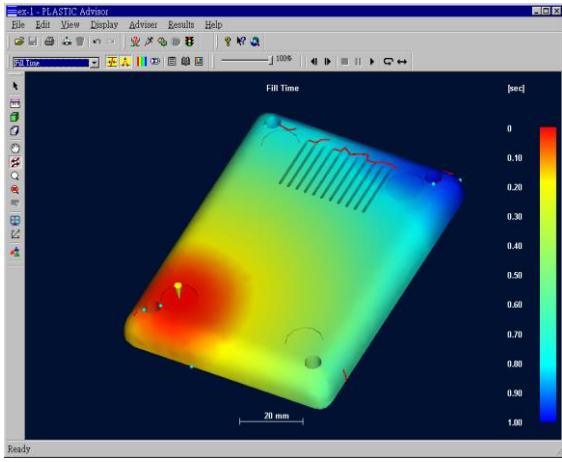

Your Dream ! How to do it ?

Cad Design : curvature, thermo

CAD → Manufacture

CAM → Machine Center

CAM → Machine Center

CAD Analysis → CAE

Power & Dynamic motion

cutmachine1.exe