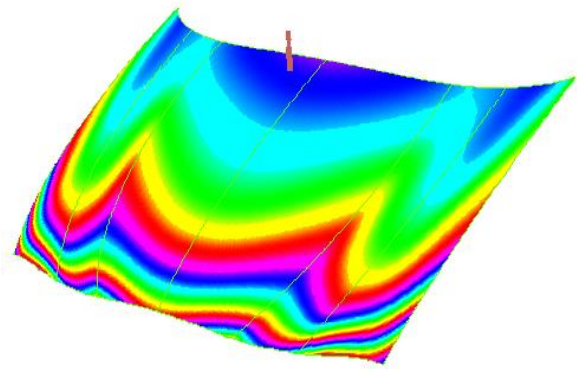

Cad Design : curvature, thermo