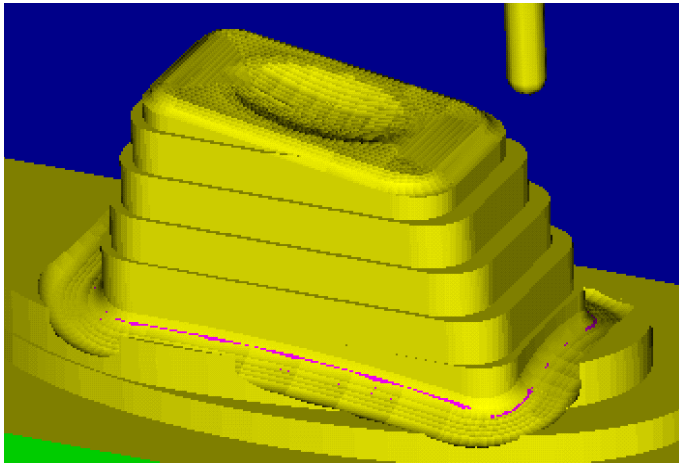

黃宜正 彰化師範大學機電工程學系
教授兼工學院院長
美國哥倫比亞大學機械工程博士

What's Mechatronics

- Mechatronics = "Mechanical" + "Electronics"
- Elctromechanics = "Electronics/Electrical [EE]" + "Mechanics"

綜觀機器”人”

HOBBLE RADIO & CLOCK
IDEA IN.
mydoob.com

Your Dream ! How to do it ?

Cad Design : curvature, thermo

CAD → Manufacture

CAM → Machine Center

CAM → Machine Center

CAD Analysis → CAE

Power & Dynamic motion

cutmachine1.exe

- Robotics
- Imagination → Your Dream

SEGWAY → Your free way

- **Segway Human Transporter**
- **Maximum speeds:** 6 mph (Beginner key), 8 mph (Sidewalk Operation key), 12.5 mph (Open Environment key)
- **Weight:** 83 pounds (38 kg)
- **Motors:** two (one per wheel) brushless, independent, 2-horsepower DC servo motors and helical gearboxes (24:1 gear ratio)