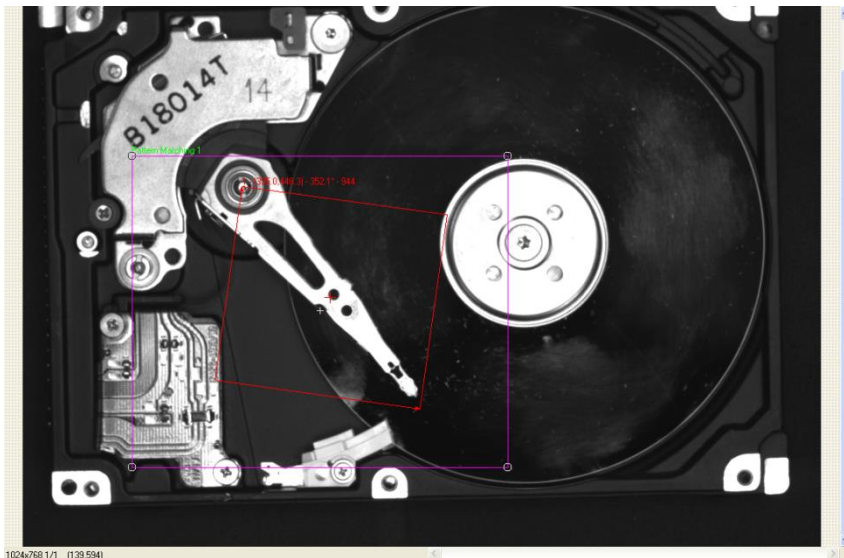

Vision System