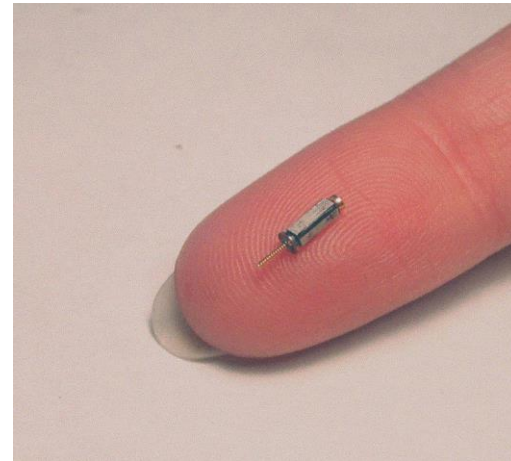

- Robotics
- Imagination → Your Dream

SEGWAY → Your free way

- **Segway Human Transporter**
- **Maximum speeds:** 6 mph (Beginner key), 8 mph (Sidewalk Operation key), 12.5 mph (Open Environment key)
- **Weight:** 83 pounds (38 kg)
- **Motors:** two (one per wheel) brushless, independent, 2-horsepower DC servo motors and helical gearboxes (24:1 gear ratio)

Vision System

Electronics

Motion in micro meter

Human hair diameter ?

Motion in ultra fine u/nano meter

Equipment for
Nanopositioning

Human and Intelligent Machine

Sony → Entertainment