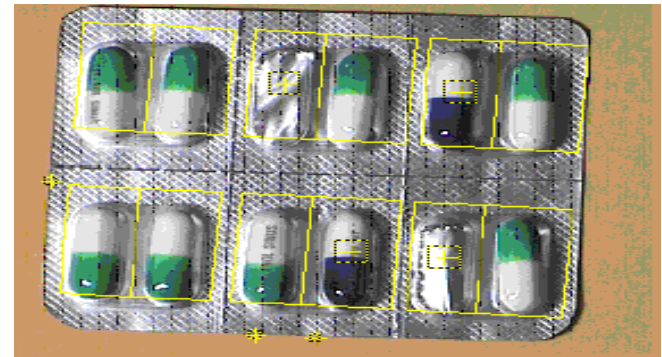

- Robotics
- Imagination → Your Dream

SEGWAY → Your free way

- **Segway Human Transporter**
- **Maximum speeds:** 6 mph (Beginner key), 8 mph (Sidewalk Operation key), 12.5 mph (Open Environment key)
- **Weight:** 83 pounds (38 kg)
- **Motors:** two (one per wheel) brushless, independent, 2-horsepower DC servo motors and helical gearboxes (24:1 gear ratio)

Vision System

Electronics

Motion in micro meter

Human hair diameter ?

Motion in ultra fine u/nano meter

Equipment for
Nanopositioning

Human and Intelligent Machine

Sony → Entertainment