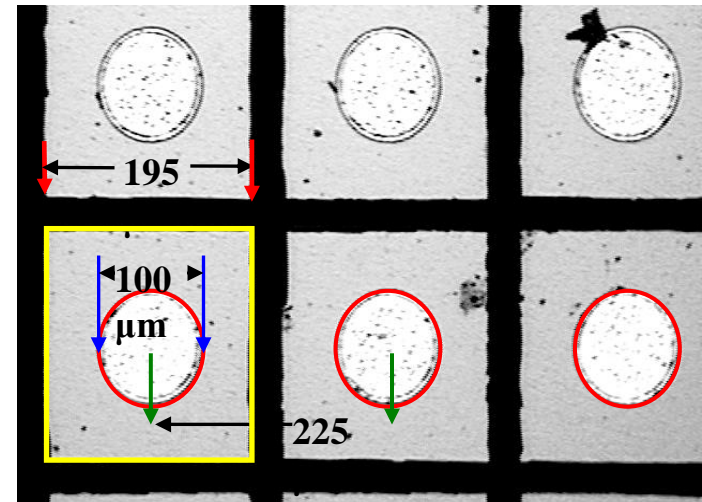

- Robotics
- Imagination → Your Dream

SEGWAY → Your free way

- **Segway Human Transporter**
- **Maximum speeds:** 6 mph (Beginner key), 8 mph (Sidewalk Operation key), 12.5 mph (Open Environment key)
- **Weight:** 83 pounds (38 kg)
- **Motors:** two (one per wheel) brushless, independent, 2-horsepower DC servo motors and helical gearboxes (24:1 gear ratio)

Vision System

Electronics

Motion in micro meter

Human hair diameter ?

Motion in ultra fine u/nano meter

Equipment for
Nanopositioning

Human and Intelligent Machine

Sony → Entertainment