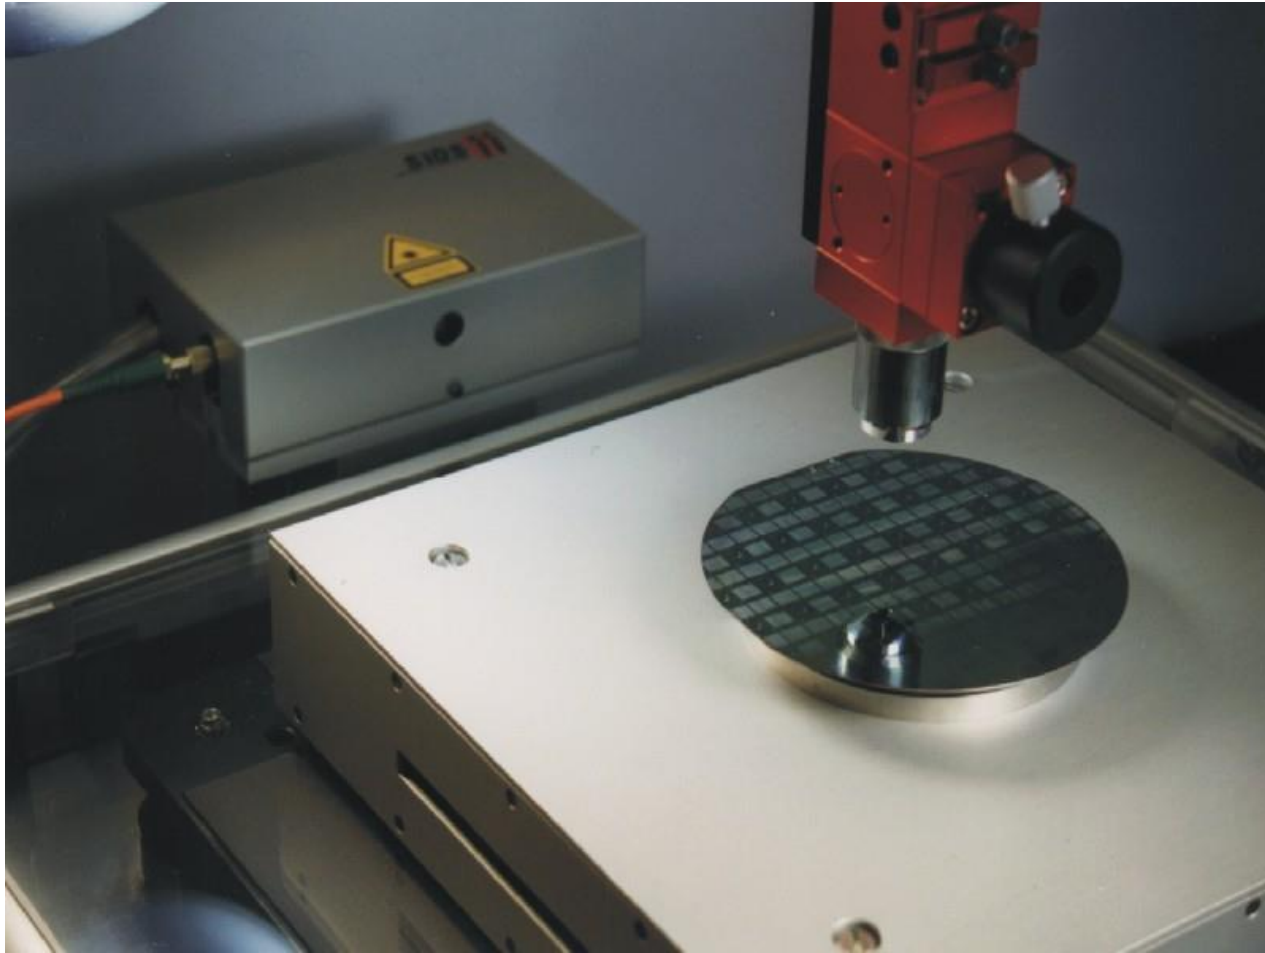

Electronics